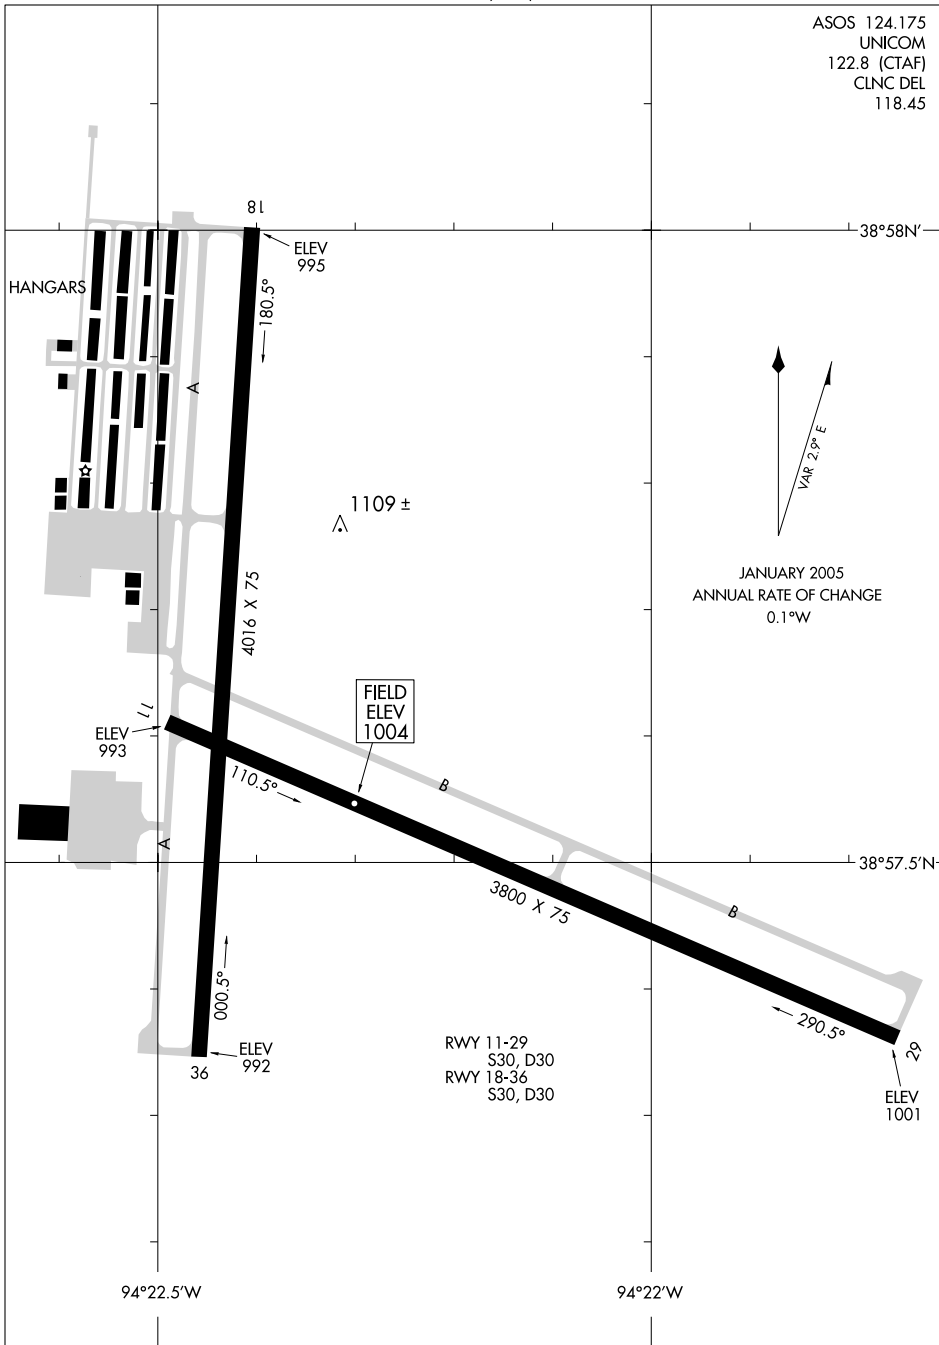

AIRPORT DIAGRAM

AL-6104 (FAA)

LEE'S SUMMIT MUNI (LXT)
LEE'S SUMMIT, MISSOURI

ASOS 124.175
UNICOM
122.8 (CTAF)
CLNC DEL
118.45

NC-3, 28 AUG 2008 to 25 SEP 2008

JANUARY 2005
ANNUAL RATE OF CHANGE
0.1°W

NC-3, 28 AUG 2008 to 25 SEP 2008

AIRPORT DIAGRAM

LEE'S SUMMIT, MISSOURI
LEE'S SUMMIT MUNI (LXT)